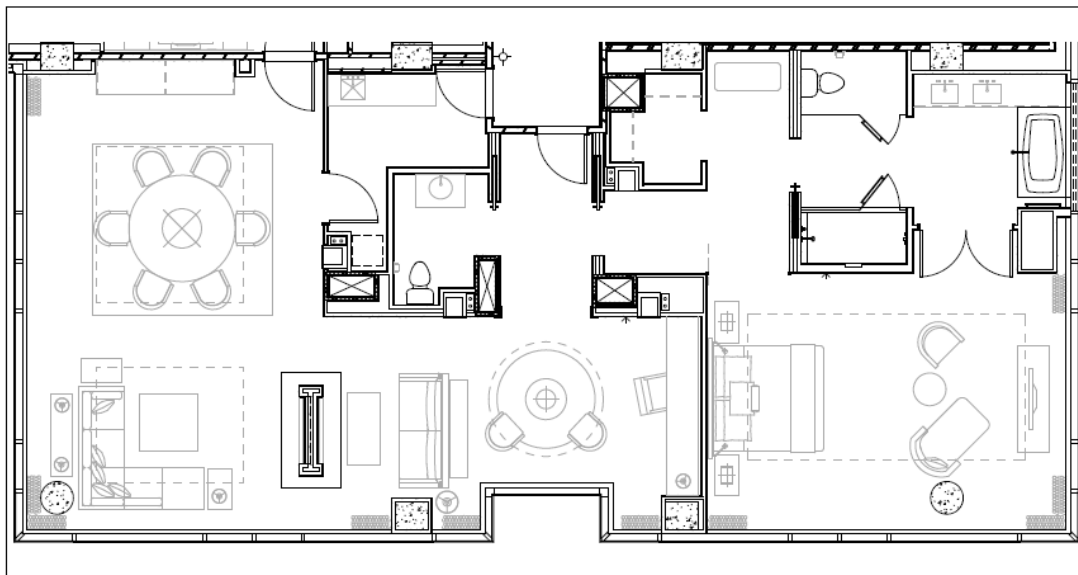

Presidential Suite

- 3 Presidential Suites Available – Including 1 Accessible Suite
- 1,786 square feet
- 1.5 bathrooms
- Marble counters throughout suite
- Located on the 33rd and 34th floors
- Floor to Ceiling windows
- Incredible view of the city
- Sleeping quarters include a King size bed, lounge area, and a 48” HD LED Smart TV
- Large master bath with 2 sinks
- Separate bathtub and walk-in shower
- Large office area with marble desk and ergonomic chair
- Sitting area near desk with seating for 4 and a 48” HD LED Smart TV
- Wet bar and round dining/meeting table with seating for six
- Illy Espresso machine
- Living area with sectional sofa and a 48” HD LED Smart TV
- Guest bathroom
- Connecting door to guest room available*
- Compact fridge
- Includes: Aromatherapy© products, bath salts, shower cap, sewing kit, shoe mitt, Terry Bathrobes, & large towels.

* An optional adjoining guest room is available and must be booked in addition to the Presidential suite.

* Adjoining guest room comes complete with two Queen beds, desk and chair, and its own bathroom.

[Take a Virtual Tour of our Presidential Suite!](#)