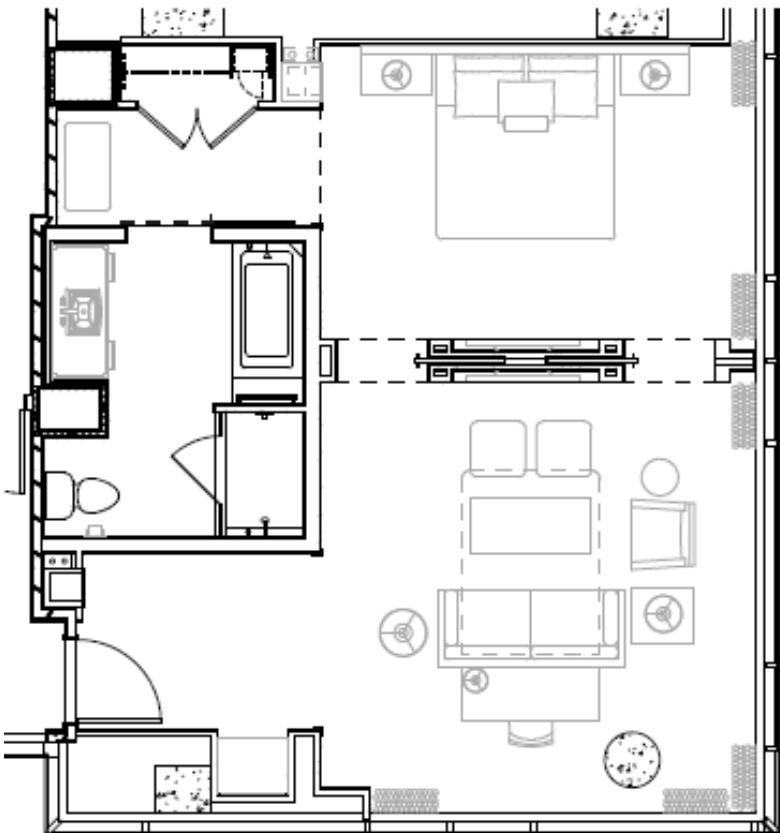

Executive Suite

[Take a Virtual Tour of our Executive Suite!](#)

- 24 Executive Suites Available – Including 2 Accessible Suites
- 758 square feet
- Separate bathtub and walk-in shower
- South-facing
- Corner rooms
- Floor to ceiling windows

- Sectioned off sleeping quarters with two sliding doors
- King size bed and 48" HD LED Smart TV
- Living/Meeting area (seats 3-5) with another 48" HD LED Smart TV
- Queen size pull-out sofa bed
- Work desk with ergonomic chair
- Compact fridge
- Includes: Aromatherapy® products, bath salts, shower cap, sewing kit, shoe mitt, Terry Bathrobes, & large towels.

Presidential Suite

- 3 Presidential Suites Available – Including 1 Accessible Suite
- 1,786 square feet
- 1.5 bathrooms
- Marble counters throughout suite
- Located on the 33rd and 34th floors
- Floor to Ceiling windows
- Incredible view of the city
- Sleeping quarters include a King size bed, lounge area, and a 48” HD LED Smart TV
- Large master bath with 2 sinks
- Separate bathtub and walk-in shower
- Large office area with marble desk and ergonomic chair
- Sitting area near desk with seating for 4 and a 48” HD LED Smart TV
- Wet bar and round dining/meeting table with seating for six
- Illy Espresso machine
- Living area with sectional sofa and a 48” HD LED Smart TV
- Guest bathroom
- Connecting door to guest room available*
- Compact fridge
- Includes: Aromatherapy© products, bath salts, shower cap, sewing kit, shoe mitt, Terry Bathrobes, & large towels.